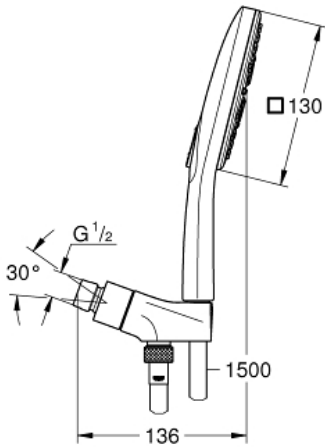

RAINSHOWER SMARTACTIVE
130 CUBE
Shower Set
MODEL # 26605000

Pure Freude
an Wasser

Product Description:
RAINSHOWER SMARTACTIVE 130 CUBE
Shower Set

Standard Specification:

- Consisting of:
- Rainshower SmartActive 130 Cube Hand Shower (26 552)
- Hand Shower Bracket
- Rotaflex Metal Longlife shower hose, 59" (1500mm) (28 417)
- GROHE EcoJoy 1.75 gpm (6.6 l/min) flow limiter
- GROHE DreamSpray perfect spray pattern
- GROHE StarLight chrome finish
- SpeedClean anti-lime system
- Inner WaterGuide for a longer life
- Twistfree to prevent hose from twisting

Applicable Codes & Standards:

- Energy Policy Act of 1992
- ASME A112.18.1/CSA B125.1
- EPA WaterSense®
- CalGreen
- LOGO CEC

Color:

- 26605000 StarLight Chrome